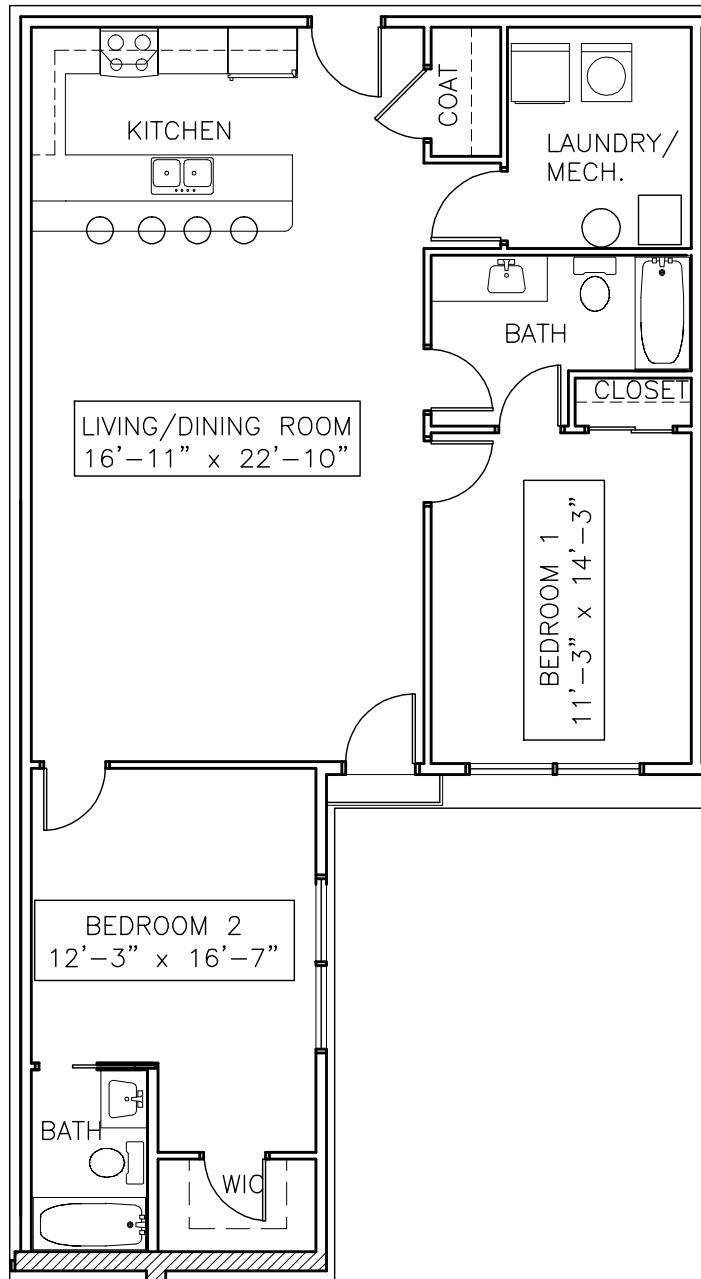

MIDTOWN LOFTS

APT 202/302 – 2nd. & 3rd. FLOOR
345 SOUTH COLLEGE

TABOR
BRUCE

ARCHITECTURE & DESIGN

TWO BEDROOM - 1208 SQ. FT.