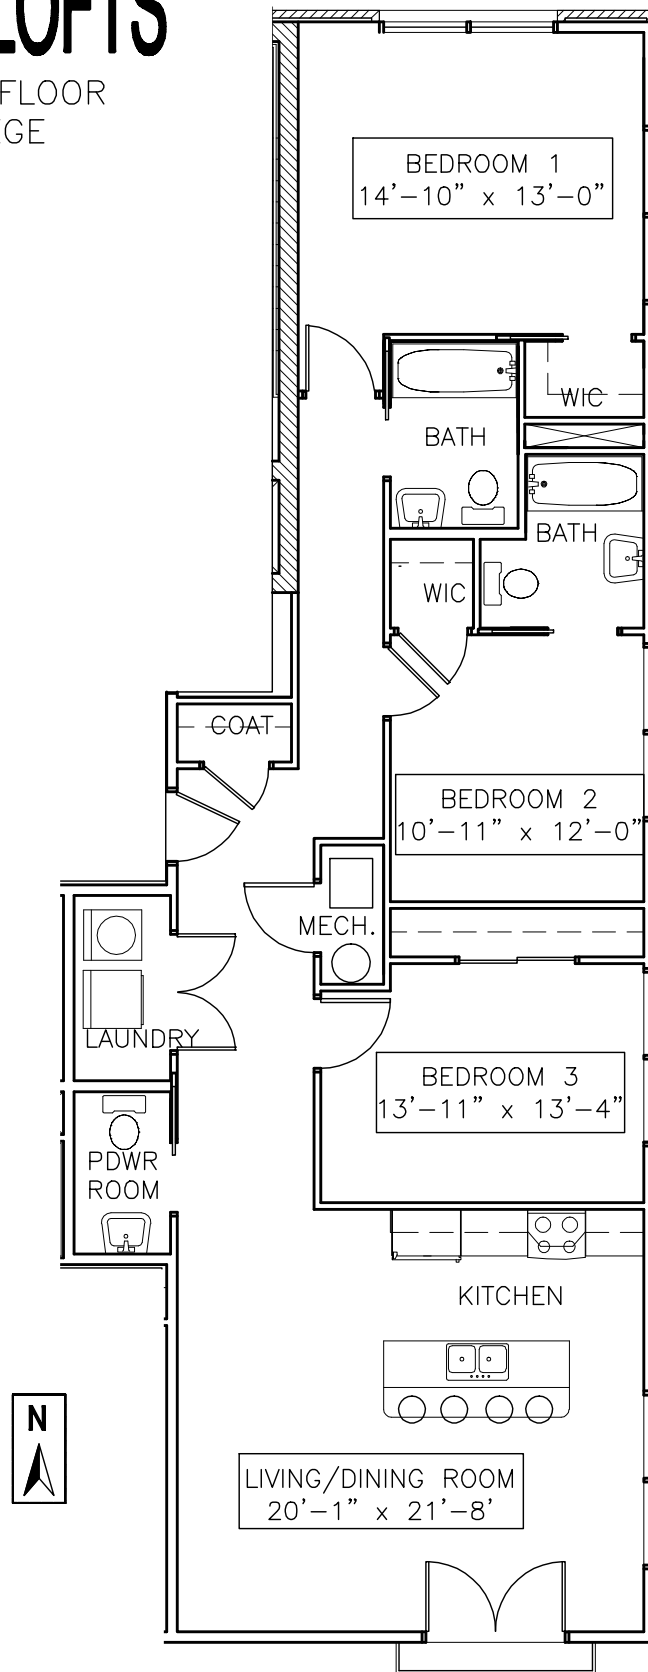

MIDTOWN LOFTS

APT 206 – 2nd. FLOOR
345 SOUTH COLLEGE

THREE BEDROOM - 1418 SQ. FT.