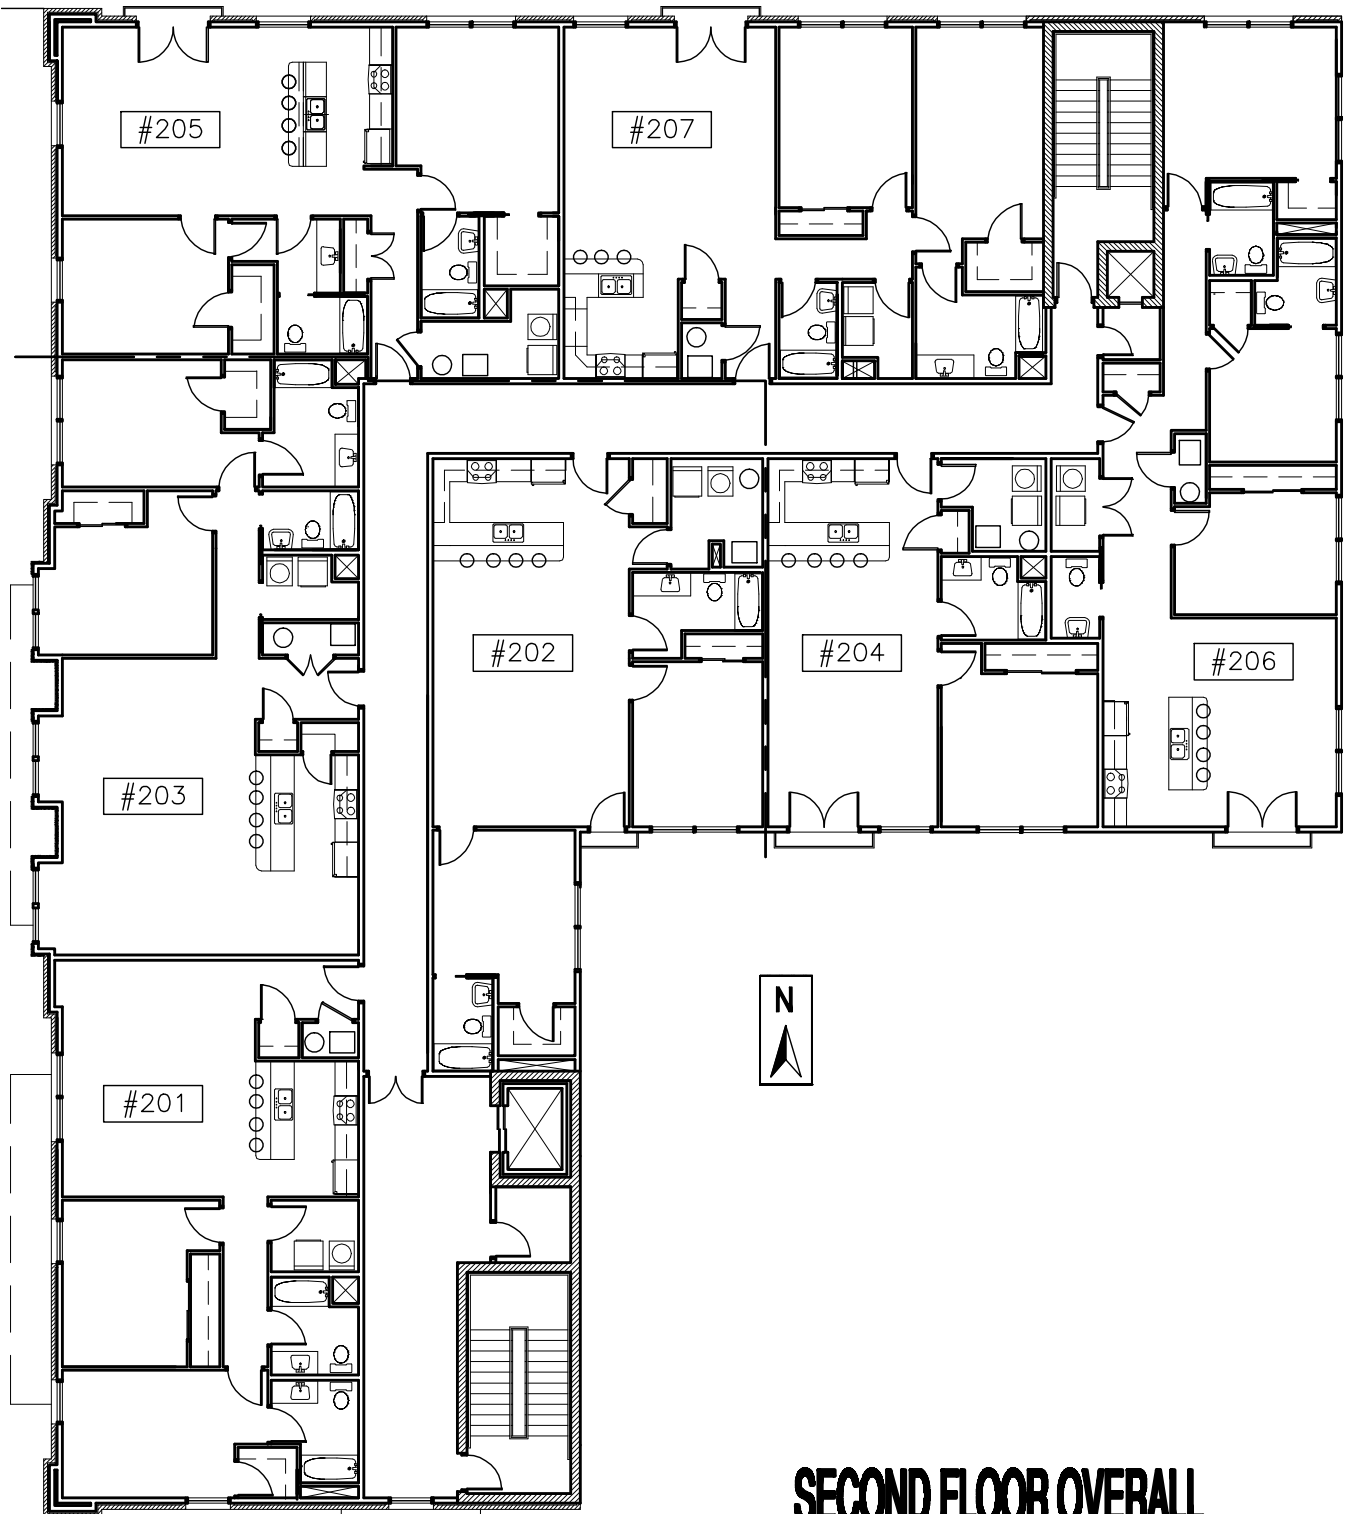

MIDTOWN LOFTS

OVERALL SECOND FLOOR PLAN
345 SOUTH COLLEGE

**SECOND FLOOR OVERALL
10,555 SQ. FT.**