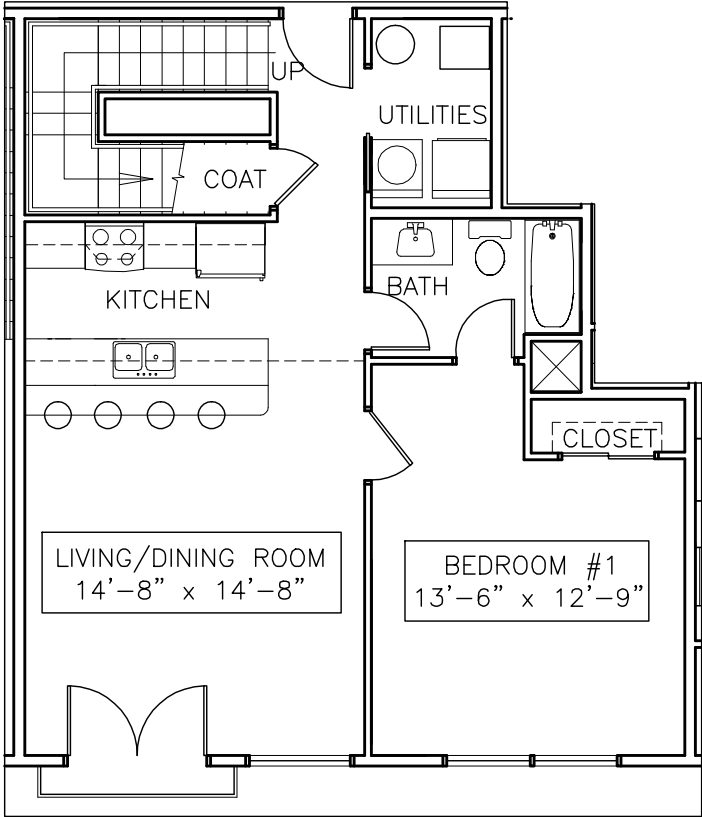

MIDTOWN LOFTS

TOWNHOUSE #404 – LOWER LEVEL
345 SOUTH COLLEGE

TOWNHOUSE LOWER LEVEL
TWO BEDROOM - 1697 SQ. FT.