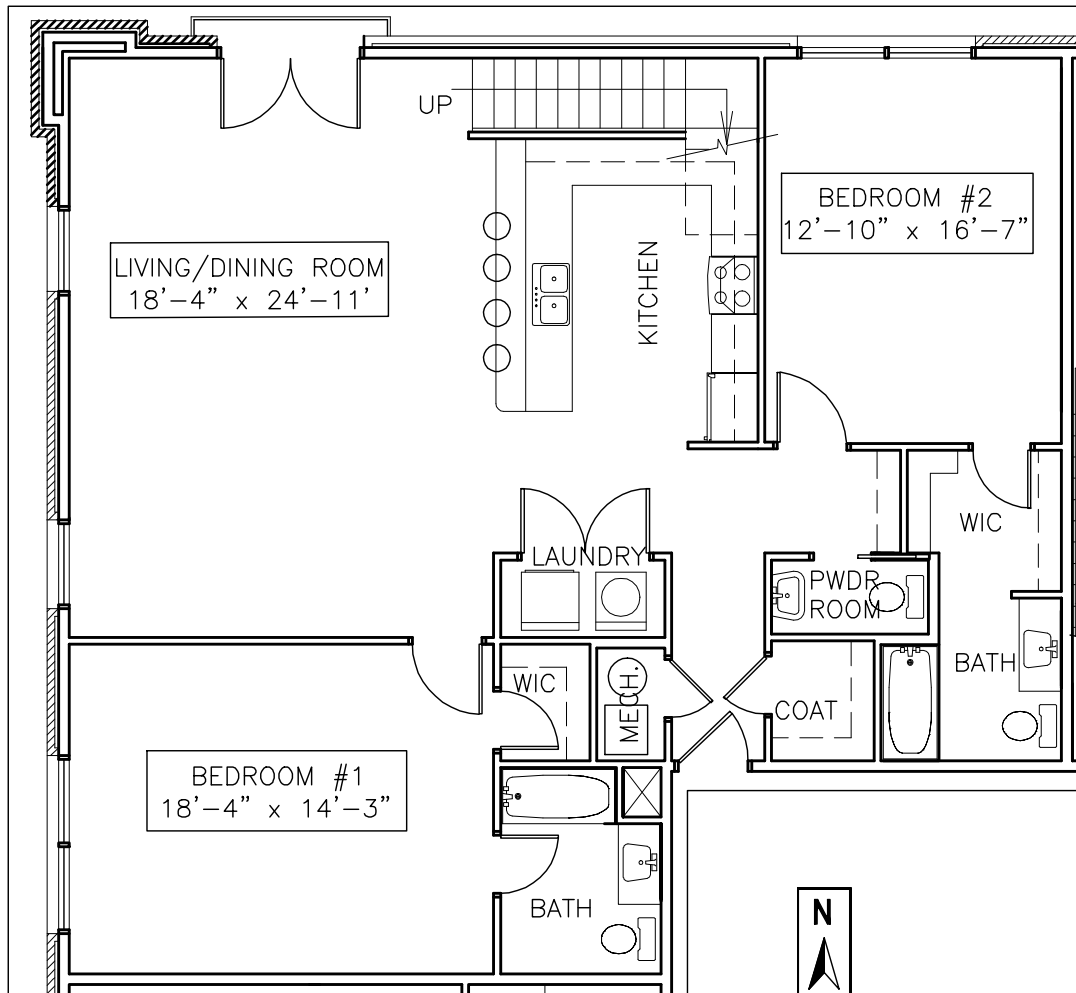

MIDTOWN LOFTS

TOWNHOUSE #405 — LOWER LEVEL
345 SOUTH COLLEGE

**TOWNHOUSE LOWER LEVEL
FOUR BEDROOM PLUS LOFT
2516 SQ. FT.**