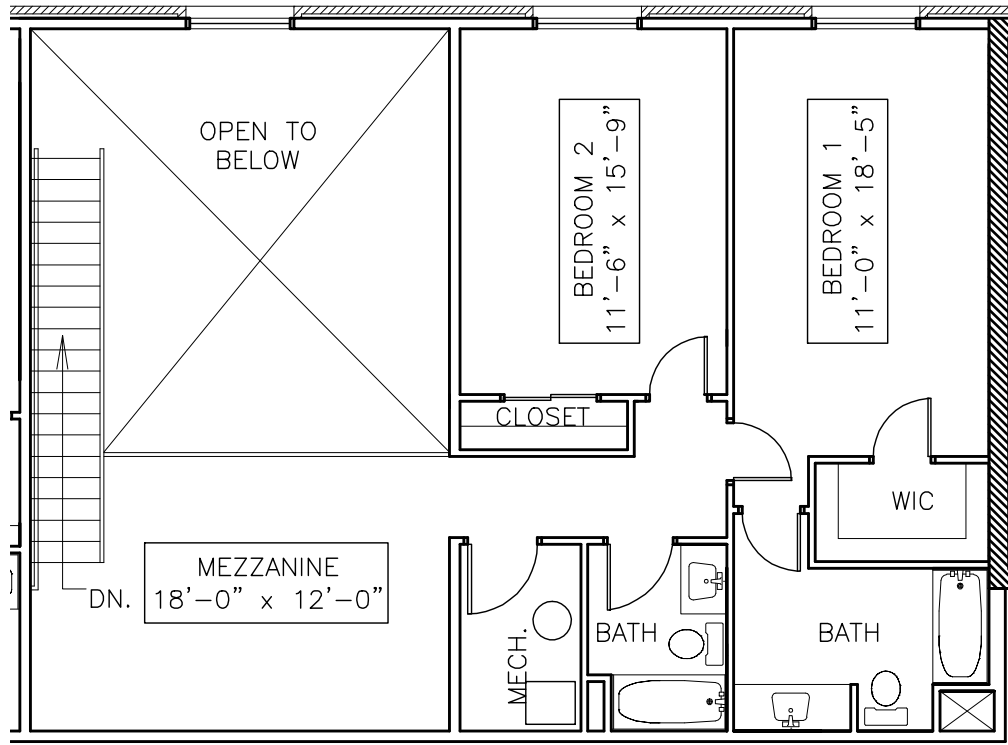

MIDTOWN LOFTS

TOWNHOUSE #407 – UPPER LEVEL
345 SOUTH COLLEGE

TOWNHOUSE UPPER LEVEL
FOUR BEDROOM - 2325 SQ. FT.